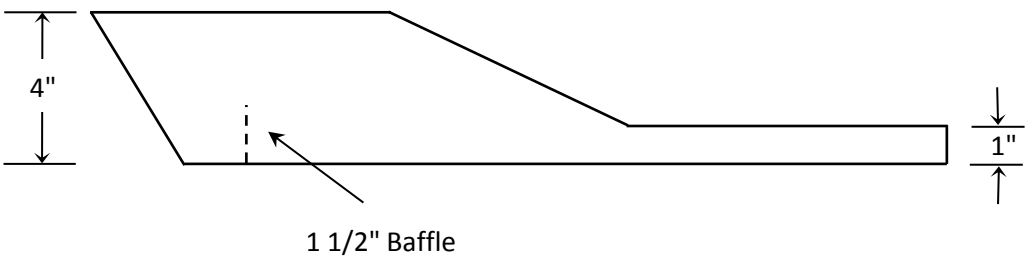

MATERIAL:
 PREPAINT: 26GA SMP ASTM A792

SIDE VIEW

FRONT VIEW

VENT	A	COLOUR	CODE	PACKAGING
12"	12 3/4"	BLACK	GPV12BL	5 / BOX
		BROWN	GPV12B	
		CHARCOAL	GPV12C	
		CUSTOM	GPV12CC	
16"	16 3/4"	BLACK	GPV16BL	4 / BOX
		BROWN	GPV16B	
		CHARCOAL	GPV16C	
		CUSTOM	GPV16CC	