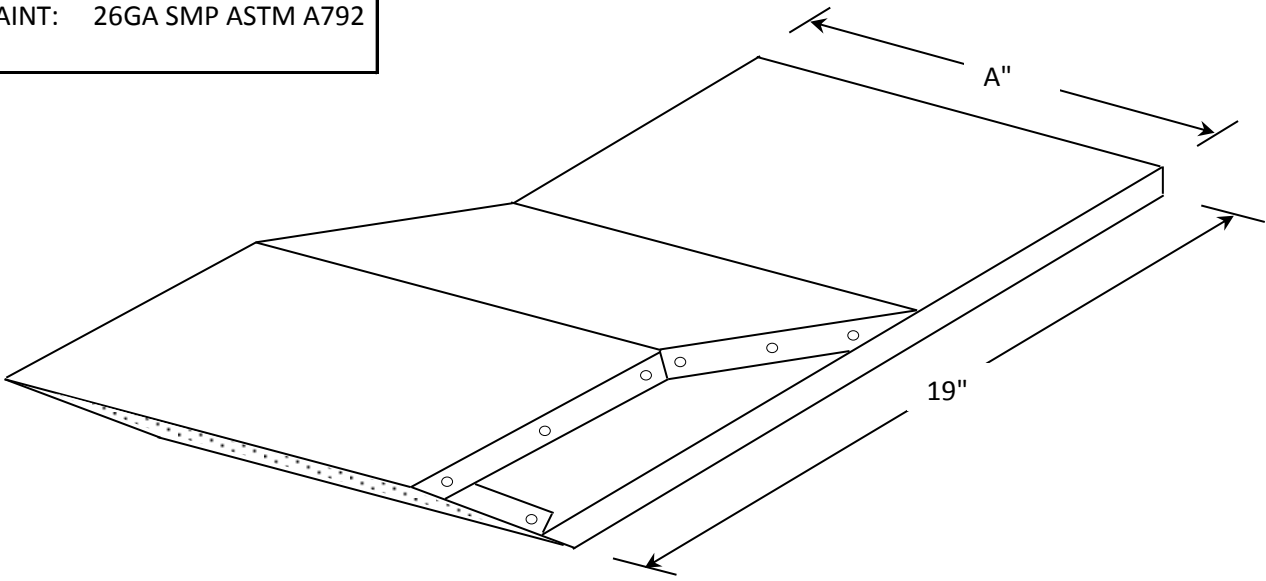

MATERIAL:
 PREPAINT: 26GA SMP ASTM A792

SIDE VIEW

FRONT VIEW

VENT	A	COLOUR	CODE	PACKAGING
12"	12 3/4"	BLACK	GPV12BL	5 / BOX
		BROWN	GPV12B	
		CHARCOAL	GPV12C	
		CUSTOM	GPV12CC	
16"	16 3/4"	BLACK	GPV16BL	4 / BOX
		BROWN	GPV16B	
		CHARCOAL	GPV16C	
		CUSTOM	GPV16CC	