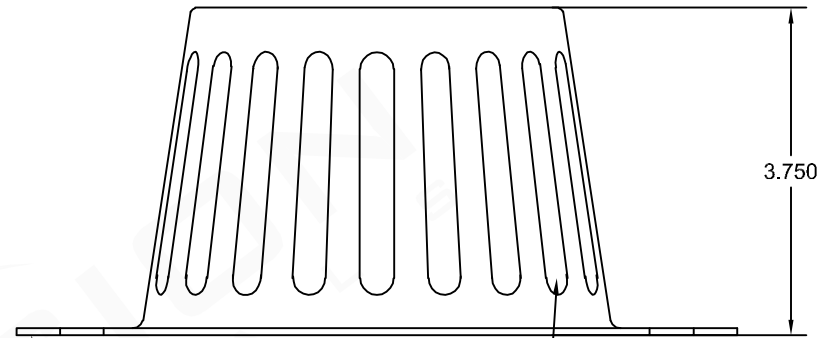

PLAN VIEW

0.375" SLOTS
(x 21 TYPICAL)

ALUMINUM 3003 0.80
ASTM B-209

SIDE VIEW

www.precisionmetals.ca

PART
NAME:

ALUMINUM VANDAL TOP

DRAWN
BY: D.B.