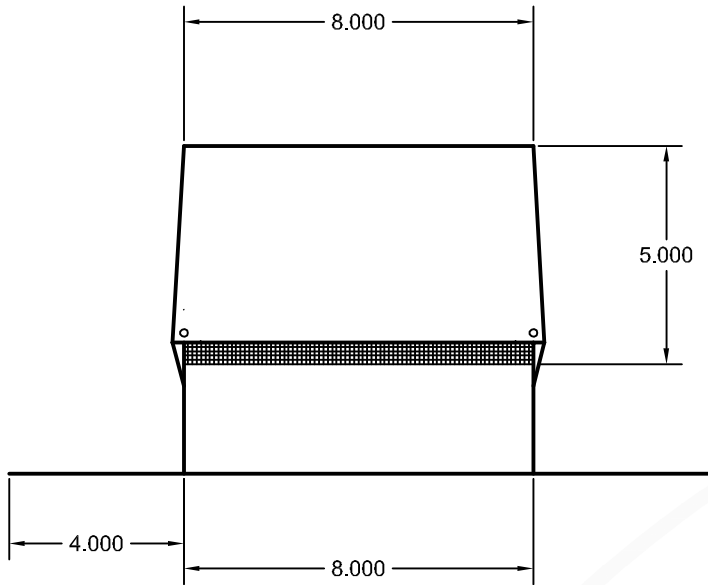

FRONT VIEW

ORTHOGRAPHIC VIEW

SIDE VIEW

www.precisionmetals.ca

PART  
NAME:

GOOSENECK VENT ( 8 x 8 )

DRAWN  
BY: P.B

DATE:  
04/07/2021

SCALE:

SHEET: