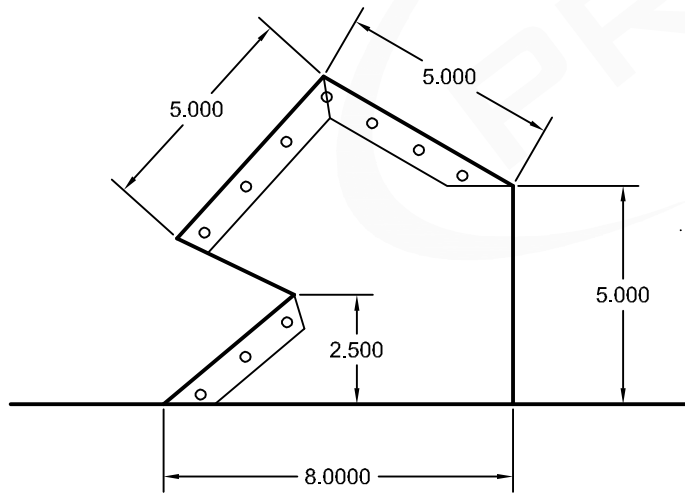

FRONT VIEW

ORTHOGRAPHIC VIEW

SIDE VIEW

www.precisionmetals.ca

PART  
NAME:

GOOSENECK VENT ( 8 x 8 )

DRAWN  
BY: P.B

DATE:  
04/07/2021

SCALE:

SHEET: