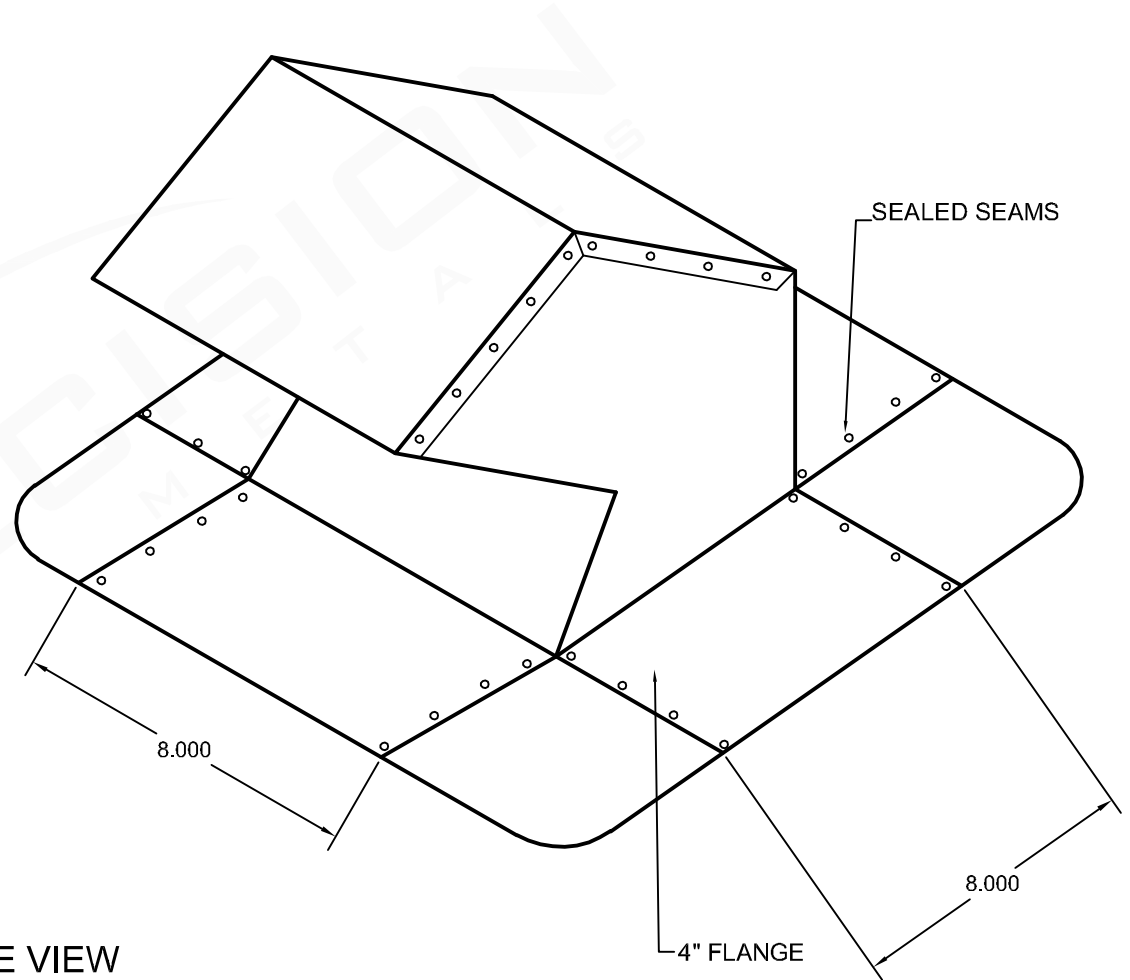

FRONT VIEW

ORTHOGRAPHIC VIEW

SIDE VIEW

www.precisionmetals.ca

PART  
NAME:

GOOSENECK VENT ( 8 x 8 )

DRAWN  
BY: P.B

DATE:  
04/07/2021

SCALE:

SHEET: