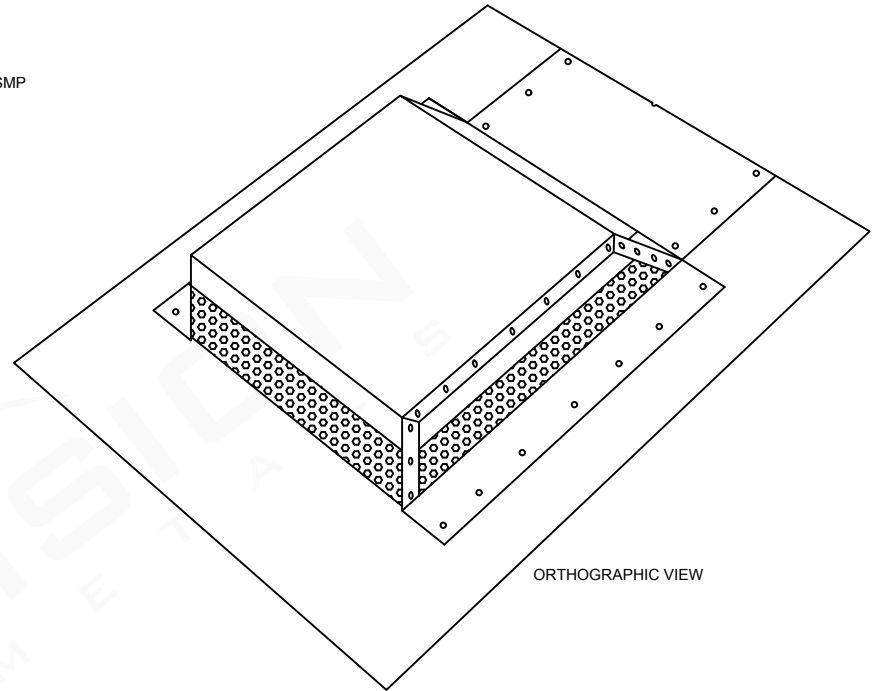

TOP VIEW

MATERIAL:  
PREPAINT 26GA SMP  
ASTM A792

ORTHOGRAPHIC VIEW

SIDE VIEW

FRONT VIEW

COLOUR	CODE	PACKAGING
BLACK	GPSBBL	4 / BOX
BROWN	GPSBB	
CHARCOAL	GPSBC	

www.precisionmetals.ca

PART NAME:

**PRECISION SLANT BACK 42**

DRAWN BY:

D.B.

SCALE:

NTS

DATE:

03/19/26

SHEET: