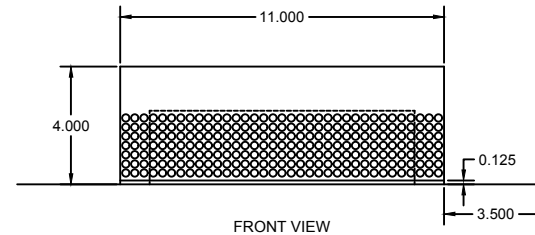

TOP VIEW

MATERIAL:  
PREPAINT 26GA SMP  
ASTM A792

ORTHOGRAPHIC VIEW

SIDE VIEW

FRONT VIEW

COLOUR	CODE	PACKAGING
BLACK	GPSBBL	4 / BOX
BROWN	GPSBB	
CHARCOAL	GPSBC	

www.precisionmetals.ca

PART NAME:

**PRECISION SLANT BACK 42**

DRAWN BY:

D.B.

SCALE:

NTS

DATE:

03/19/26

SHEET: