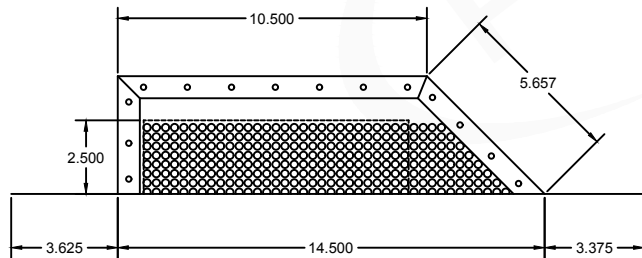

TOP VIEW

MATERIAL:  
PREPAINT 26GA SMP  
ASTM A792

ORTHOGRAPHIC VIEW

SIDE VIEW

FRONT VIEW

COLOUR	CODE	PACKAGING
BLACK	GPSBBL	4 / BOX
BROWN	GPSBB	
CHARCOAL	GPSBC	

www.precisionmetals.ca

PART NAME:

**PRECISION SLANT BACK 42**

DRAWN BY:

D.B.

SCALE:

NTS

DATE:

03/19/26

SHEET: